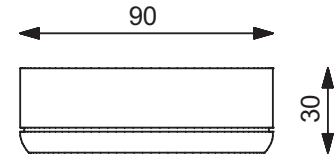

Series D3

- *pleasant warm white (3.000 K) LED's 6 W*
- *wide viewing angle of 90°*
- *with satin-finish acrylic glass pane*
- *ready for 9 - 32 Volt DC*

chrom-glanz
chrome gloss

chrom-matt
chrome matt

gold-glanz
golden gloss